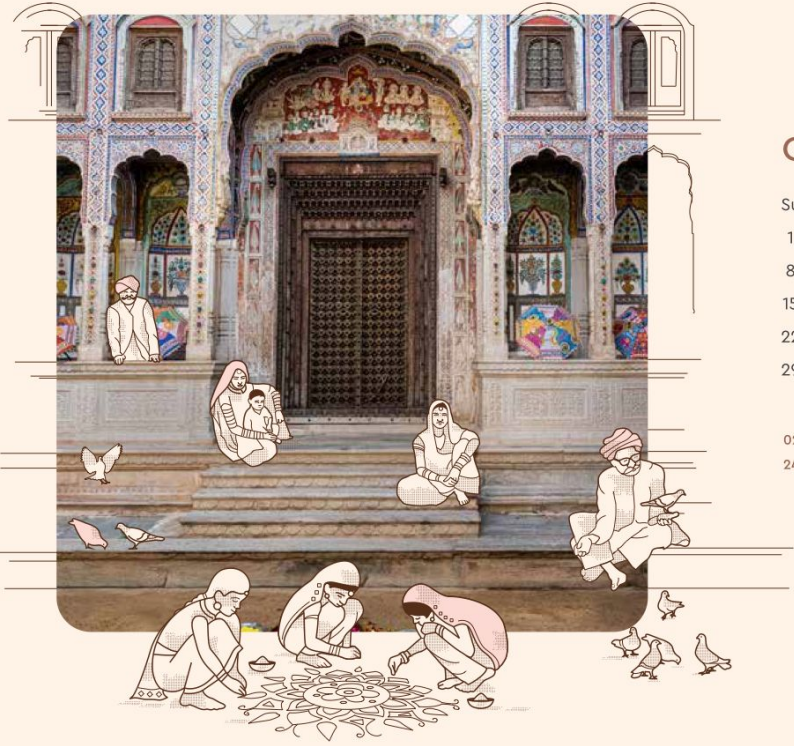

The colour of the sky ,a turquoise, a blue damselfly ,this window that belongs to a residence photographed near the Canterbury Cathedral,Kent

May

2023

Su	Mo	Tu	We	Th	Fr	Sa
	1	2	3	4	5	6
7	3	9	10	11	12	13
14	10	16	17	18	19	20
21	17	23	24	25	26	27
28	24	30	31			

29 Muharram

The colour of desert sand , straw , a ginger/puri , this door that belongs to a Rampuria Haveli photographed in Bikaner

# August

2023

Su	Mo	Tu	We	Th	Fr	Sa
		1	2	3	4	5
6	7	8	9	10	11	12
13	14	15	16	17	18	19
20	21	22	23	24	25	26
27	28	29	30	31		

15 Independence Day | 29 Onam  
30 Raksha bandhan

The colour of soil, a grizzly bear ,a coffee bean , this door that belongs to a hotel photographed in the medieval city Yvoire, Geneva

The colour of monochrome rainbow, an autumn leaf , a lady bug , this door that belongs to a residence photographed near Rue Locquenghin, Brussels